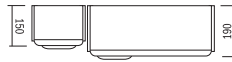

FSP-851853

R60

851

317 x 413 x 190mm

851

317 x 413 x 190mm