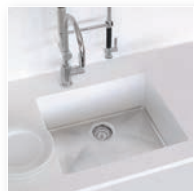

SINGLE SINKS

FSP-35

FSP-44

- Heat resistant high quality stainless steel base
- 12.3mm wall thickness
- Internal corners are thermoformed to maximise strength
- Lira waste kit included
- Available with or without overflow
- CNC files and templates available on request
- Available in all the Corian® kitchen colours

FSP-44
413 x 413 x 210mm
R13