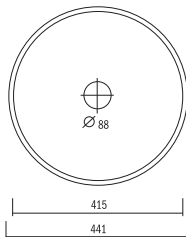

SINGLE SINKS - R60

FSP-851

FSP-853

FSP-41

- Heat resistant high quality stainless steel base
- 12.3mm wall thickness
- Internal corners are thermoformed to maximise strength
- Lira waste kit included
- Available with or without overflow
- CNC files and templates available on request
- Available in all the Corian® kitchen colours