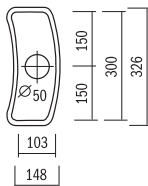

**FSP-30**  
317 x 413 x 190mm  
R13

**FSP-15**  
148 x 317 x 140mm  
R13

**FSP-50**  
507 x 413 x 190mm  
R13

## SINGLE SINKS

FSP-40

FSP-12R

FSP-12L

- Heat resistant high quality stainless steel base
- 12.3mm wall thickness
- Internal corners are thermoformed to maximise strength
- Lira waste kit included
- Available with or without overflow
- CNC files and templates available on request
- Available in all the Corian® kitchen colours

**FSP-40**  
390 x 400 x 190mm

**FSP-12R**  
**FSP-12L**  
103 x 300 x 120mm

Available either left or right hand

### FSP-5035

R13

**50**

507 x 413 x 190mm

**35**

240 x 350 x 140mm